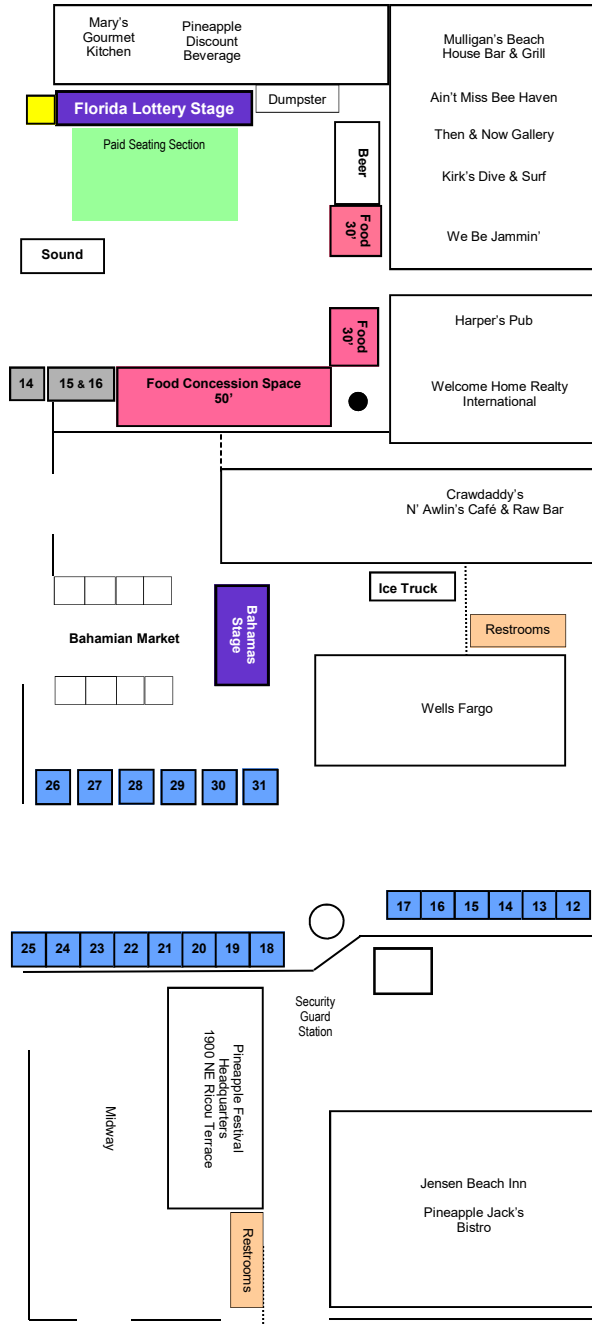

**2017 Site Map
November 17-19**

Church Street

Dumpsters

Pineapple Avenue (open to traffic)

Indian River Drive

Admission Gate

Midway

Midway

Midway

Admission Gate

Admission Gate

9
8
7
6

5
4
3
2
1

11
10

9
8
7

Jensen Beach Boulevard

Admission Gate

Martin County Stage
10
11
12
13
14
15
16
17

25
26
27
28
29
30
31

32
33
34
35
36
37
38

Admission Gate

Security Guard Station

Admission Gate