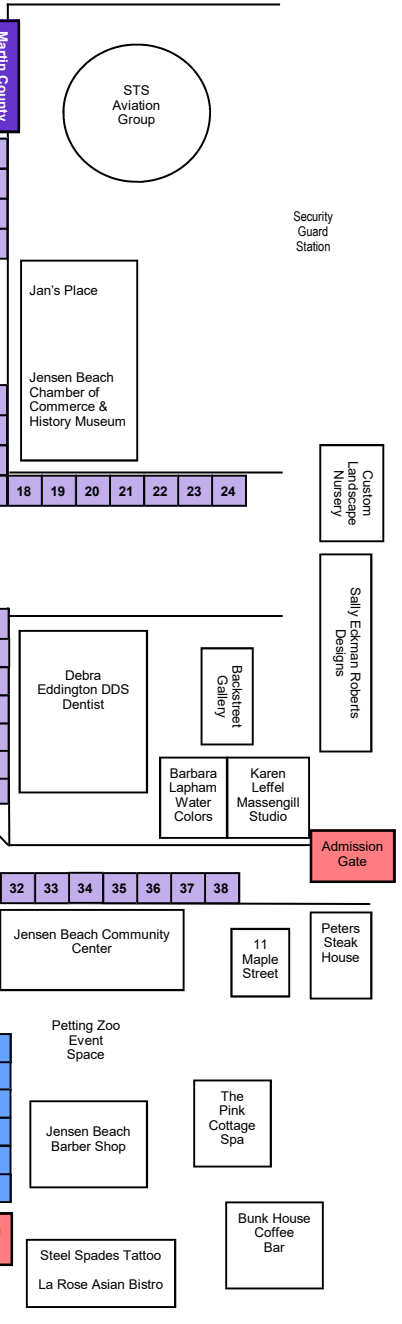

**2017 Site Map
November 17-19**

Church Street

Dumpsters

Pineapple Avenue (open to traffic)

Indian River Drive

Admission Gate

Midway

Midway

Midway

Admission Gate

Admission Gate

9
8
7
6

5
4
3
2
1

11
10

9
8
7

Jensen Beach Boulevard

Admission Gate

Martin County Stage
10
11
12
13
14
15
16
17

25
26
27
28
29
30
31

32
33
34
35
36
37
38

Admission Gate

Security Guard Station

Admission Gate