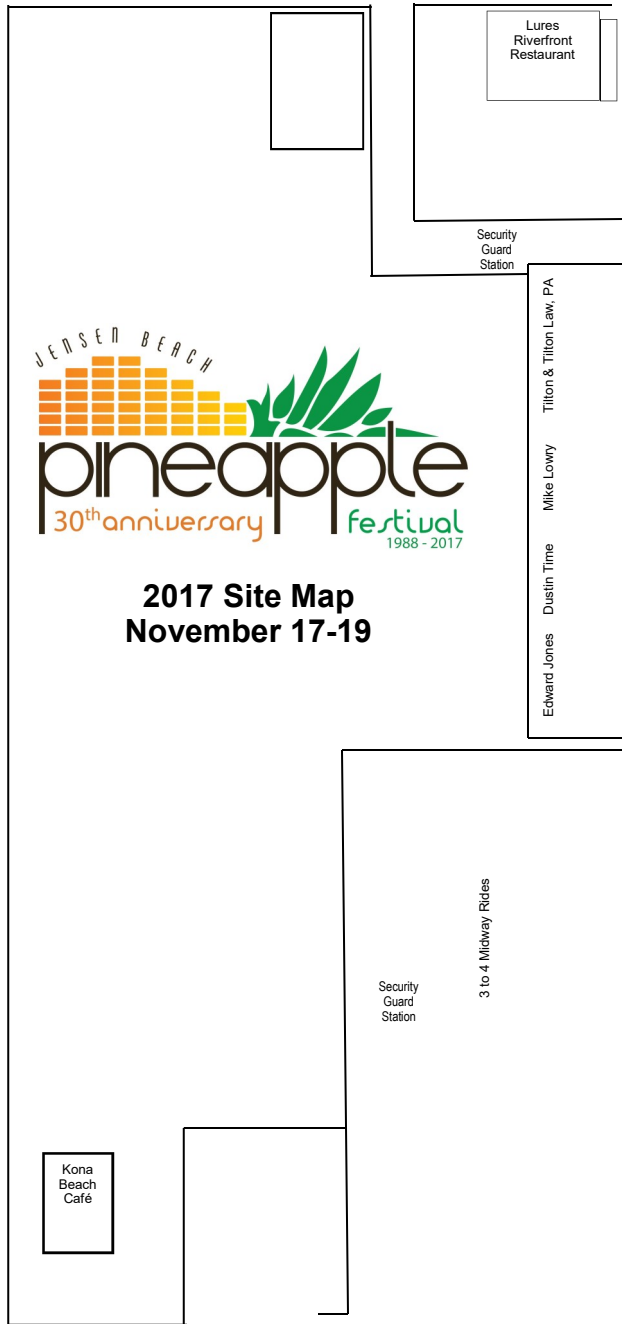

**2017 Site Map
November 17-19**

Church Street

Dumpsters

Pineapple Avenue (open to traffic)

Indian River Drive

Admission Gate

Midway

Midway

Midway

Admission Gate

Admission Gate

9
8
7
6

5
4
3
2
1

11
10

9
8
7

Jensen Beach Boulevard

Admission Gate

Martin County Stage
10
11
12
13
14
15
16
17

25
26
27
28
29
30
31

32
33
34
35
36
37
38

Admission Gate

Security Guard Station

Admission Gate